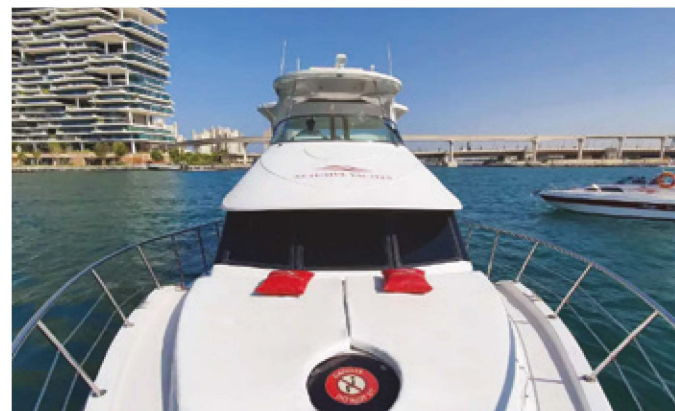

# XCLUSIVE 23 - 62FT YACHT

Price: AED 1100 /HR

up to 25 guests

1 Cabin

2 Crew