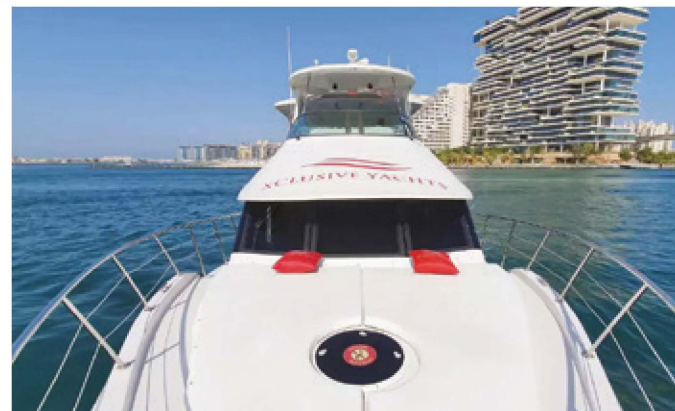

XCLUSIVE 24 - 64FT YACHT

Price: AED 1200 /HR

up to 30 guests

1 Cabin

2 Crew