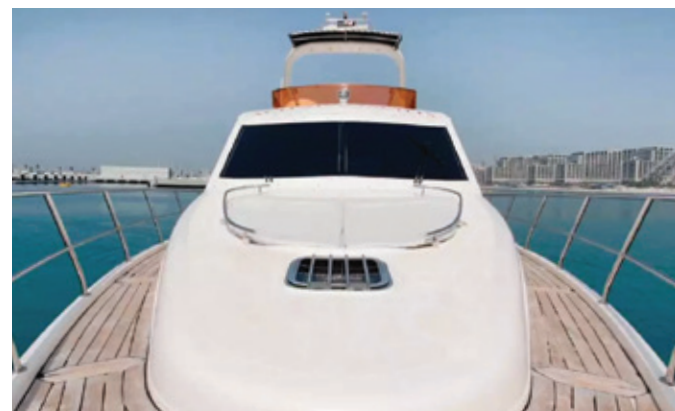

XCLUSIVE 1 - 70FT YACHT

Price: AED 1100 /HR

up to 25 guests

1 Cabin

2 Crew